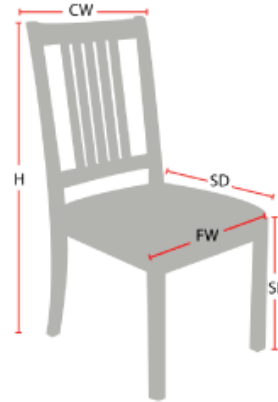

SAINT MARKS STACK

Stacking Option: Yes

Hardwood Species: Beech, Ash, Cherry, Red Oak, Maple, White Oak

Arms: With or without

Seat Type: Upholstered

Warranty: 20 years

Construction: Eustis Joint

Chair Dimensions

Height (H):	39"
Chair Width (CW):	20"
Seat Depth (SD):	18"
Sitting Height (SH):	18"
Front Width (FW):	19"

978-827-3103 • sales@eustischair.com • EustisChair.com