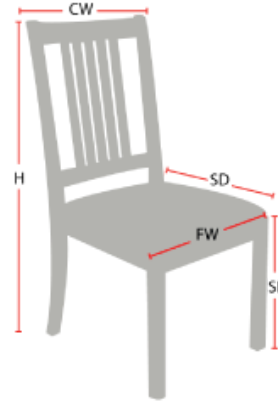

VIRGINIAN CLUB WIDE

Stacking Option: Yes

Hardwood Species: Beech, Ash, Cherry, Red Oak, Maple, White Oak

Arms: With or without

Seat Type: Wooden or Upholstered

Warranty: 20 years

Construction: Eustis Joint

Chair Dimensions

Height (H):	35"
Chair Width (CW):	20"
Seat Depth (SD):	17.5"
Sitting Height (SH):	18"
Front Width (FW):	18"

978-827-3103 • sales@eustischair.com • EustisChair.com