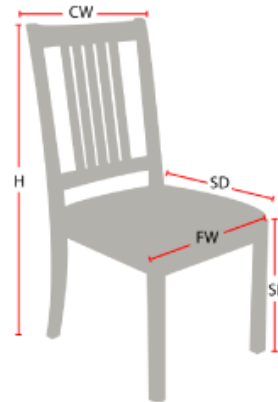

WESTMINSTER STACK

Stacking Option: Yes

Hardwood Species: Beech, Ash, Cherry,
Red Oak, Maple, White Oak

Arms: With or without

Seat Type: Wooden or Upholstered

Warranty: 20 years

Construction: Eustis Joint

Overall Depth: 22.5"

Chair Dimensions

Height (H):	38.5"
Chair Width (CW):	17.5"
Seat Depth (SD):	18"
Sitting Height (SH):	18"
Front Width (FW):	17.25"

978-827-3103 • sales@eustischair.com • EustisChair.com