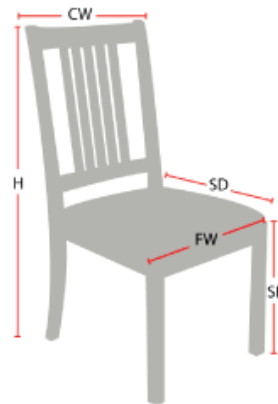

MILLBROOK

Stacking Option: Yes
 Hardwood Species: Beech, Ash, Cherry, Red Oak, Maple, White Oak
 Arms: With or without
 Seat Type: Wooden or Upholstered
 Warranty: 20 years
 Construction: Eustis Joint
 Overall Depth: 22"

Chair Dimensions

Height (H):	38"
Chair Width (CW):	17"
Seat Depth (SD):	17"
Sitting Height (SH):	18"
Front Width (FW):	18"

978-827-3103 • sales@eustischair.com • EustisChair.com