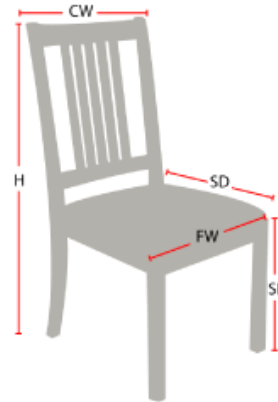

VIRGINIAN CLUB WIDE

Stacking Option: Yes
Hardwood Species: Beech, Ash, Cherry, Red Oak, Maple, White Oak
Arms: With or without
Seat Type: Wooden or Upholstered
Warranty: 20 years
Construction: Eustis Joint

Chair Dimensions

Height (H):	34"
Chair Width (CW):	20"
Seat Depth (SD):	17.5"
Sitting Height (SH):	18"
Front Width (FW):	18"

978-827-3103 • sales@eustischair.com • EustisChair.com