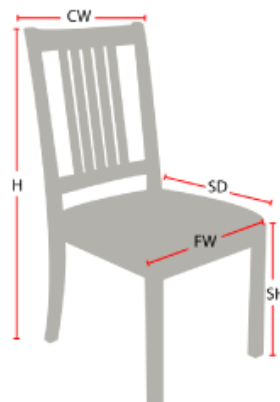

KENNEDY CLUB WIDE CHAIR

978-827-3103 • sales@eustischair.com • EustisChair.com

KENNEDY CLUB WIDE CHAIR

Introducing the Kennedy Club Wide chair by Eustis Chair, the enhanced version of our beloved Kennedy chair, a favorite among country clubs and banquet halls. We've taken the classic Bank of England-style Kennedy chair and expanded the seat by 2 inches, offering unparalleled comfort and accommodation. Featuring our proprietary Eustis Joint® technology, this chair promises durability and stability. For added convenience, casters can be included. The Kennedy Club Wide chair is built to last and is backed by our 20-year warranty.

Stacking Option: No
Hardwood Species: Any species available
Arms: With
Seat: Upholstered (C.O.M. 1.5 yards per chair)
Warranty: 20 years
Construction: Eustis Joint
Available Chair Widths: Standard Width, Wide, or Narrow (10-60)

Chair Dimensions

Height (H):	31"
Chair Width (CW):	23"
Seat Depth (SD):	18"
Sitting Height (SH):	18"
Front Width (FW):	20"

978-827-3103 • sales@eustischair.com • EustisChair.com