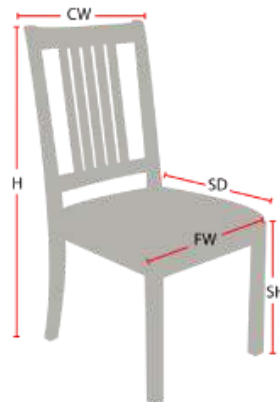

Stacking Option: No
Hardwood Species: Beech, Ash, Cherry, Red Oak, Maple, White Oak
Arms: With or without
Seat: Wooden or Upholstered (C.O.M. 1/2 yard per chair)
Warranty: 10 years
Construction: Eustis Joint
Available Chair Widths: Standard Width

Chair Dimensions

Height (H):	38"
Chair Width (CW):	20"
Seat Depth (SD):	16"
Sitting Height (SH):	18"
Front Width (FW):	20"

978-827-3103 • sales@eustischair.com • EustisChair.com