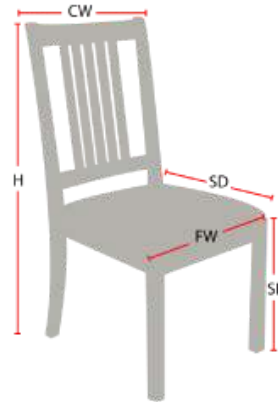

STATE

Stacking Option: Yes

Hardwood Species: Beech, Ash, Cherry, Red Oak, Maple, White Oak

Arms: With or without

Seat Type: Wooden or Upholstered

Warranty: 20 years

Construction: Eustis Joint

Chair Dimensions

Height (H):	39"
Chair Width (CW):	19"
Seat Depth (SD):	17"
Sitting Height (SH):	18"
Front Width (FW):	18"

978-827-3103 • sales@eustischair.com • EustisChair.com