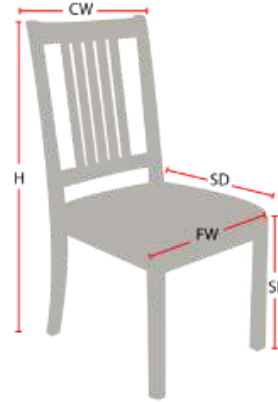

EDISON

Stacking Option: No
Hardwood Species: Ash
Arms: Without
Seat Type: Wooden
Warranty: 10 years
Construction: Mortise and Tenon

Chair Dimensions

Height (H):	34"
Chair Width (CW):	17.5"
Seat Depth (SD):	16"
Sitting Height (SH):	18.5"
Front Width (FW):	17"