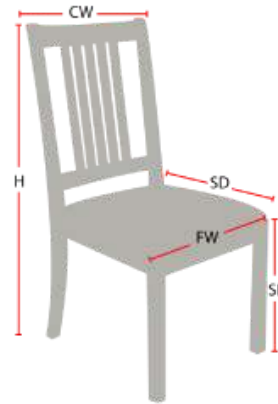

CAPTAIN

Stacking Option: No

Hardwood Species: Beech, Ash, Cherry,
Red Oak, Maple, White Oak

Arms: With

Seat Type: Wooden or Upholstered

Warranty: 10 years

Construction: Mortise and Tenon

Chair Dimensions

Height (H):	34"
Chair Width (CW):	24"
Seat Depth (SD):	18"
Sitting Height (SH):	18"
Front Width (FW):	24"

978-827-3103 • sales@eustischair.com • EustisChair.com