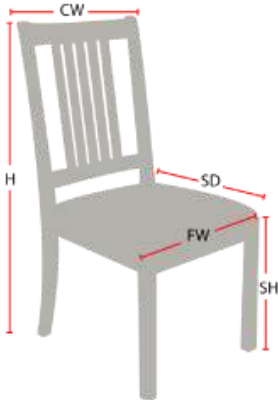

WIDENER CHAIR

978-827-3103 • sales@eustischair.com • EustisChair.com

WIDENER CHAIR

Stacking Option: No
Hardwood Species: Beech, Ash, Cherry, Red Oak, Maple, White Oak
Arms: With or without
Seat: Wooden or Upholstered (C.O.M. 1/2 yard per chair)
Warranty: 20 years
Construction: Eustis Joint
Available Chair Widths: Standard Width, Wide, or Narrow (10-60)

The Widener Chair is the only traditional sled chair in the Eustis Chair line. The Widener's sled feature creates unmatched comfort as well as stability for the user. The sled chair design allows the user to better lean forwards or backwards. The Widener is typically used as library chairs, church chairs, and spiritual chairs.

Chair Dimensions

Height (H):	40"
Chair Width (CW):	19"
Seat Depth (SD):	18"
Sitting Height (SH):	18.5"
Front Width (FW):	18"

978-827-3103 • sales@eustischair.com • EustisChair.com